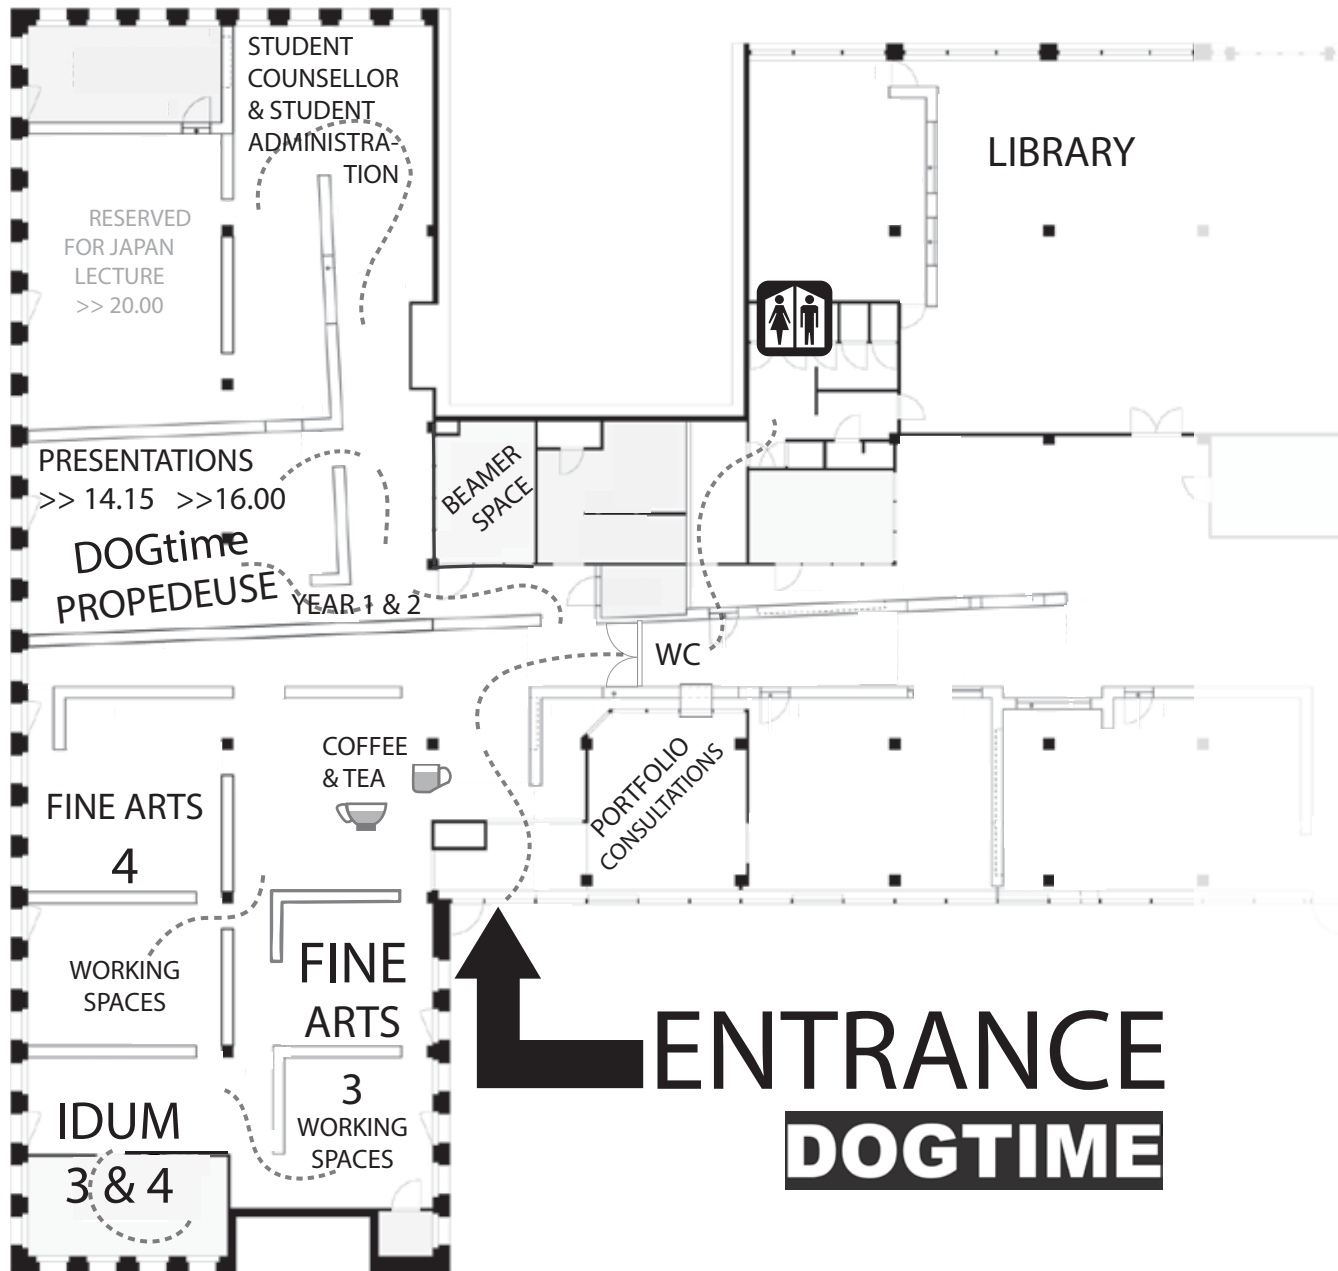

FRED. ROESKESTRAAT

AMSTELVEENSEWEG

OPEN DAY

7 March 14.00 – 19.00
@ DOGtime studio's

14.15 INFO SESSION 1
about DOGtime

>> info by Manel Esparbé i Gasca
>> info by students

15.15 Coffee & Tea

>> walk around DOGtime studio's
>> meet teachers, students, administration & student counsellor
>> portfolio consultation (if booked)